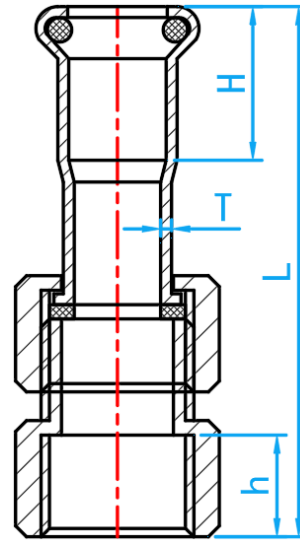

# STAINLESS STEEL 304 PRESS FIT FITTINGS (M PROFILE)

COMPLY WITH BSEN1254-2: 1998  
AS 3688: 2005  
AS/NZS 4020: 2005  
SS 375: 2015  
SS 270: 2015

## FEMALE JOINT CONNECTOR

CROSS SECTIONAL VIEW

### DIMENSIONS

SKU	SIZE (mm x inch)	L (mm)	H (mm)	h (mm)	T (mm)	WEIGHT (kg)	PCS/CTN
SSPFNFJC015	15×1/2" BSP	71	20	15	1.5	0.099	180
SSPFNFJC020	22×3/4" BSP	75	21	17	1.5	0.152	150
SSPFNFJC025	28×1" BSP	83	23	19	1.5	0.215	70
SSPFNFJC035	35×1 1/4" BSP	91	26	21	1.5	0.326	60
SSPFNFJC042	42×1 1/2" BSP	111	31	22	1.5	0.381	50
SSPFNFJC050	54×2" BSP	116	36	27	1.5	0.634	24